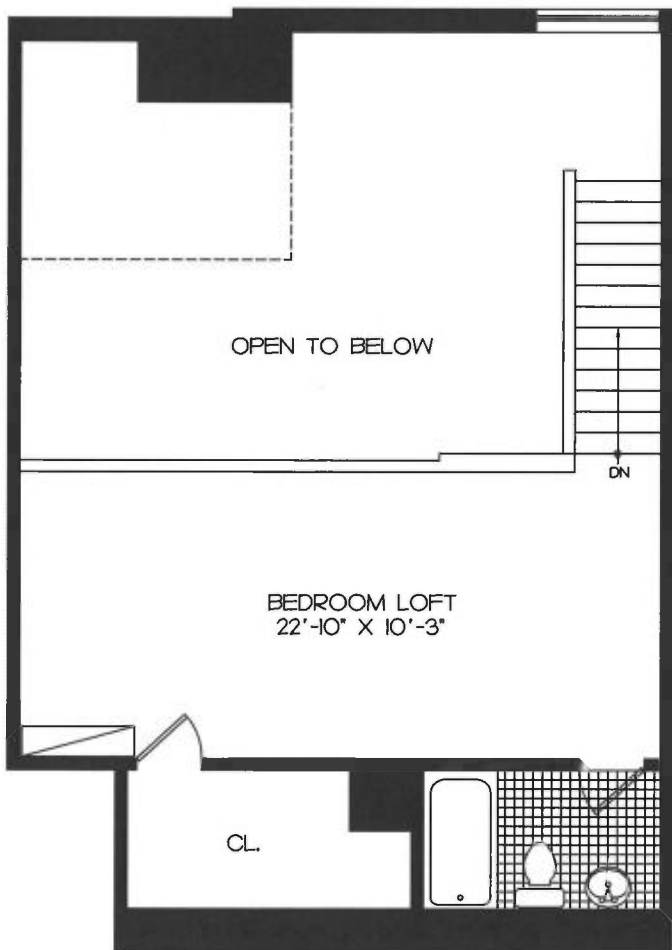

# One Bedroom Loft

---

---

Apt. # 3612  
Sq. Ft. 863

\* ROOM SIZES ARE APPROXIMATE