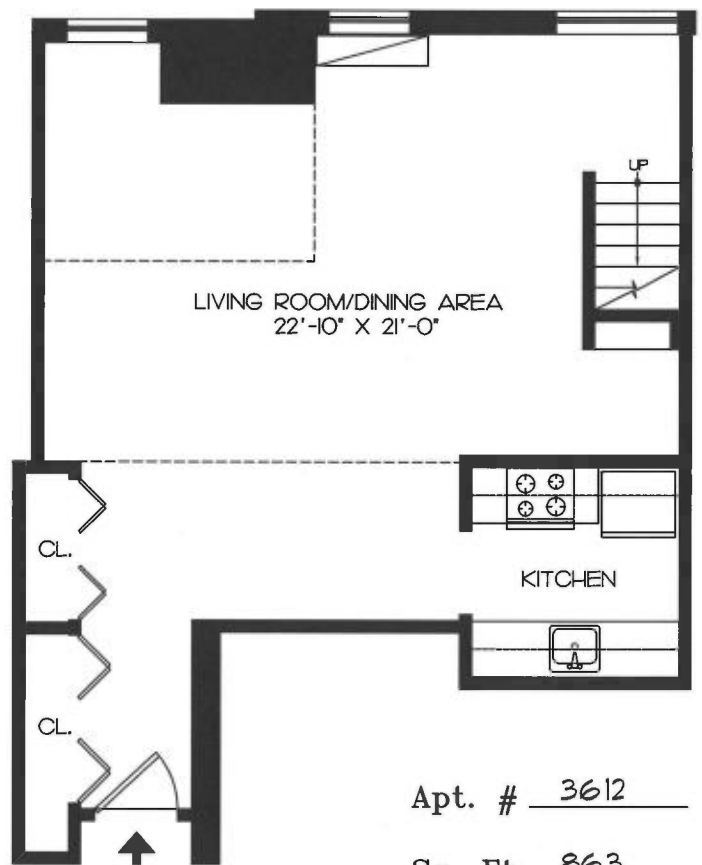

# One Bedroom Loft

---

---

Apt. # 3612  
Sq. Ft. 863

\* ROOM SIZES ARE APPROXIMATE