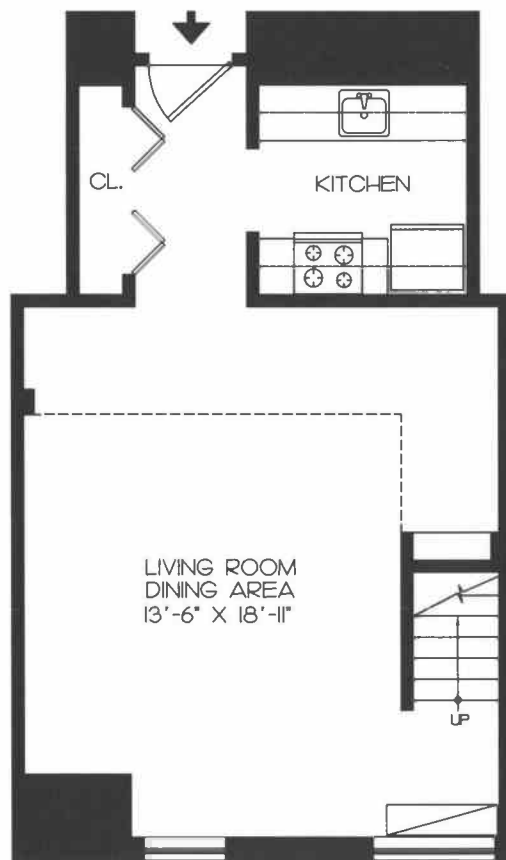

One Bedroom Loft

* ROOM SIZES ARE APPROXIMATE

Apt. # 3610

Sq. Ft. 694

Three Canterbury Green Stamford, Connecticut 06901