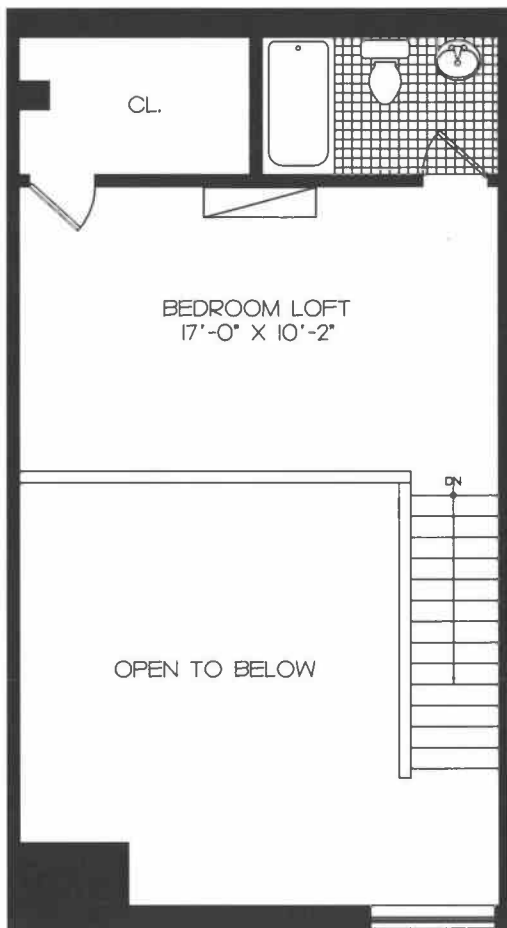

One Bedroom Loft

* ROOM SIZES ARE APPROXIMATE

Apt. # 3610

Sq. Ft. 694

Three Canterbury Green Stamford, Connecticut 06901