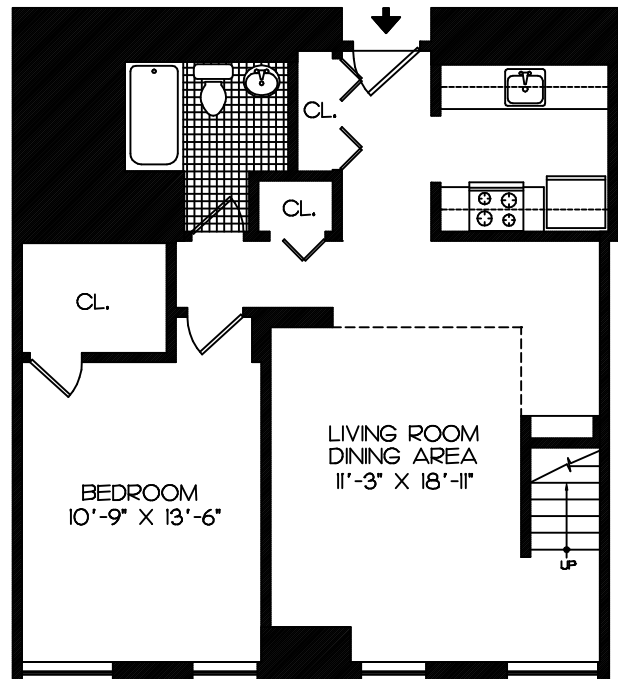

Two Bedroom Loft

* ROOM SIZES ARE APPROXIMATE

Apt. # 3605

Sq. Ft. 964