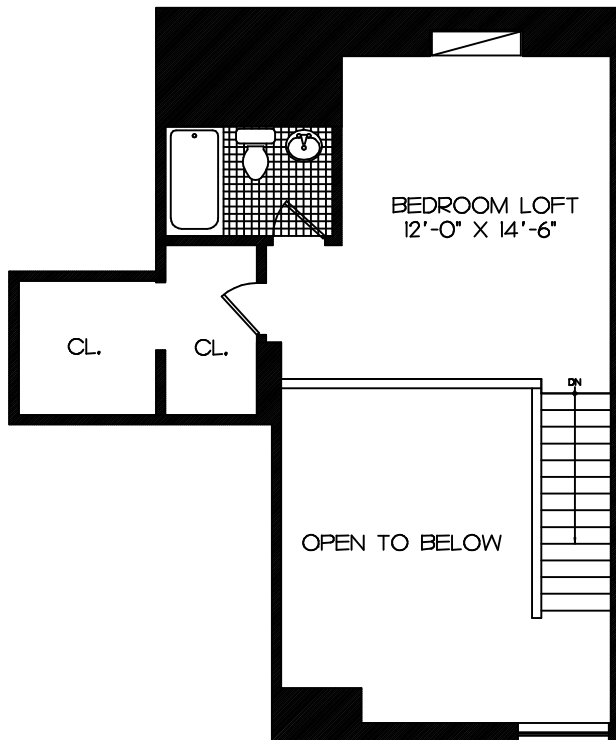

Two Bedroom Loft

* ROOM SIZES ARE APPROXIMATE

Apt. # 3605

Sq. Ft. 964