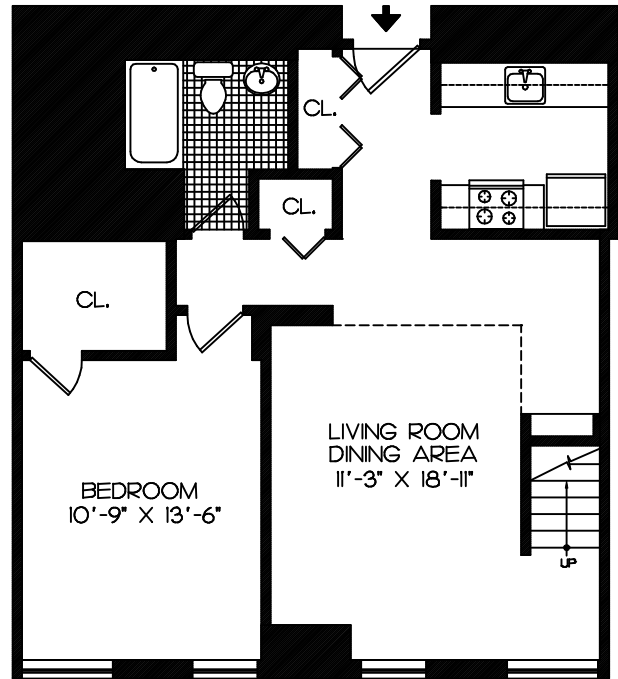

Two Bedroom Loft

* ROOM SIZES ARE APPROXIMATE

Apt. # 3605

Sq. Ft. 964