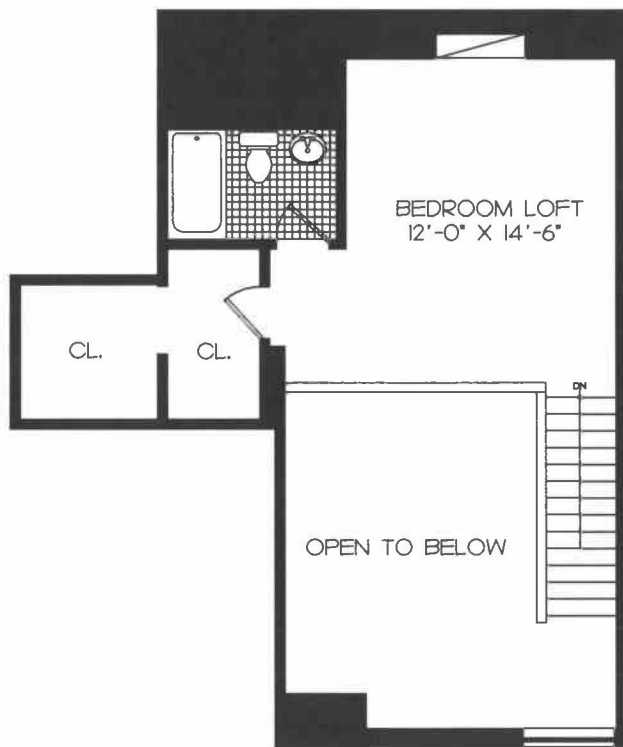

Two Bedroom Loft

* ROOM SIZES ARE APPROXIMATE

Apt. # 3605

Sq. Ft. 964