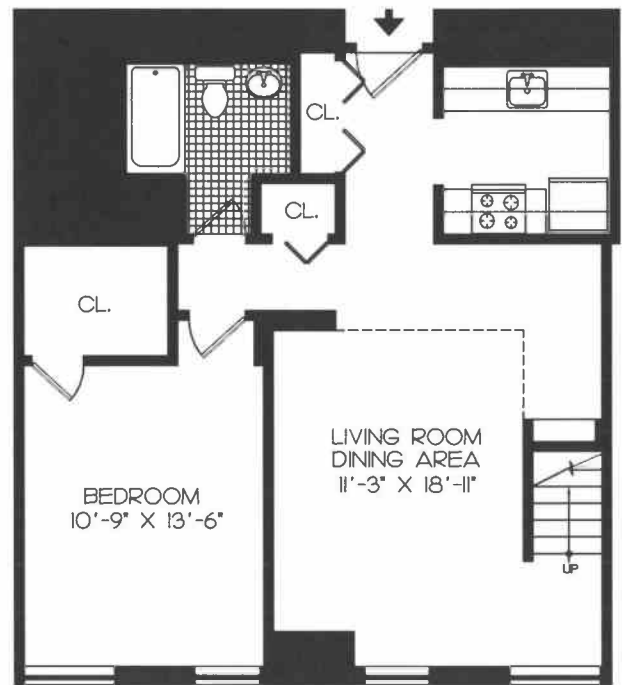

Two Bedroom Loft

* ROOM SIZES ARE APPROXIMATE

Apt. # 3605

Sq. Ft. 964