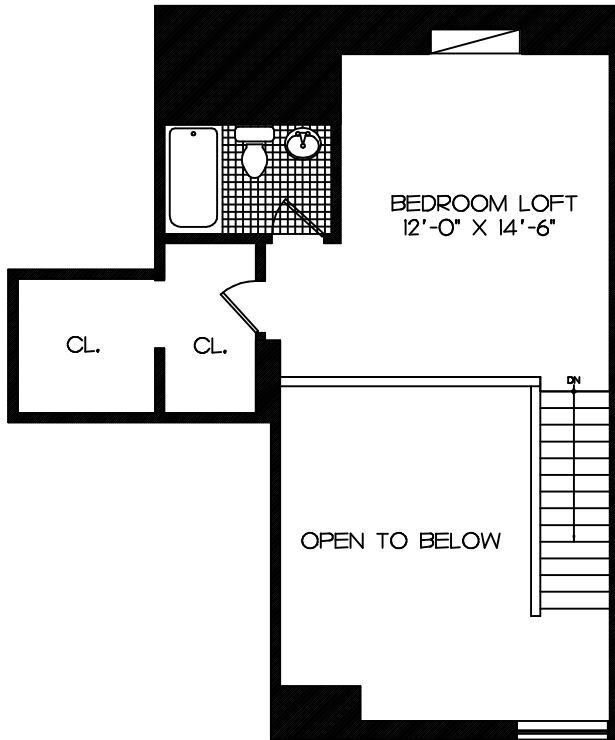

Two Bedroom Loft

* ROOM SIZES ARE APPROXIMATE

Apt. # 3605

Sq. Ft. 964