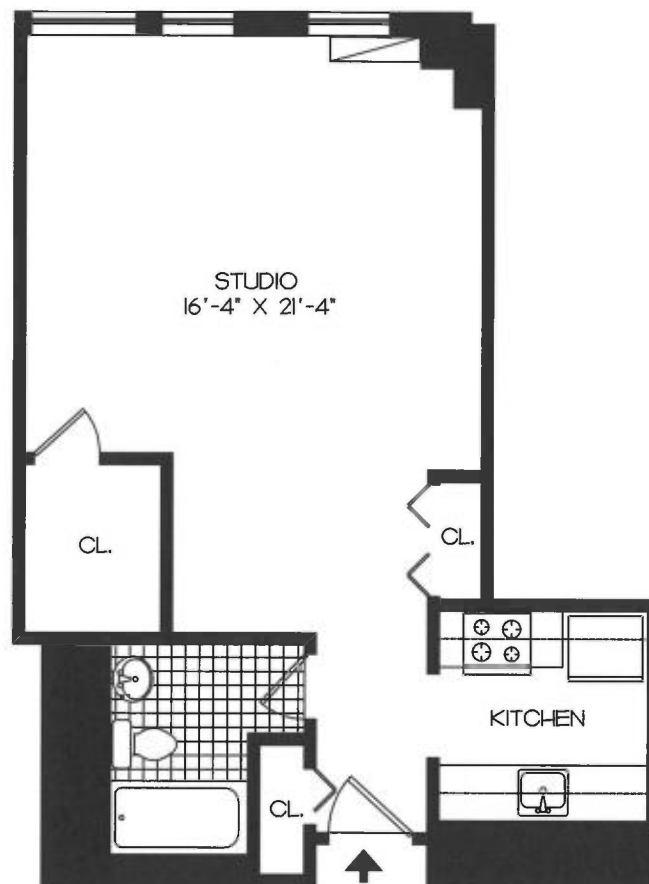

Studio Apartment

* ROOM SIZE IS APPROXIMATE

Apt. # 3509

Sq. Ft. 489

Canterbury
Green