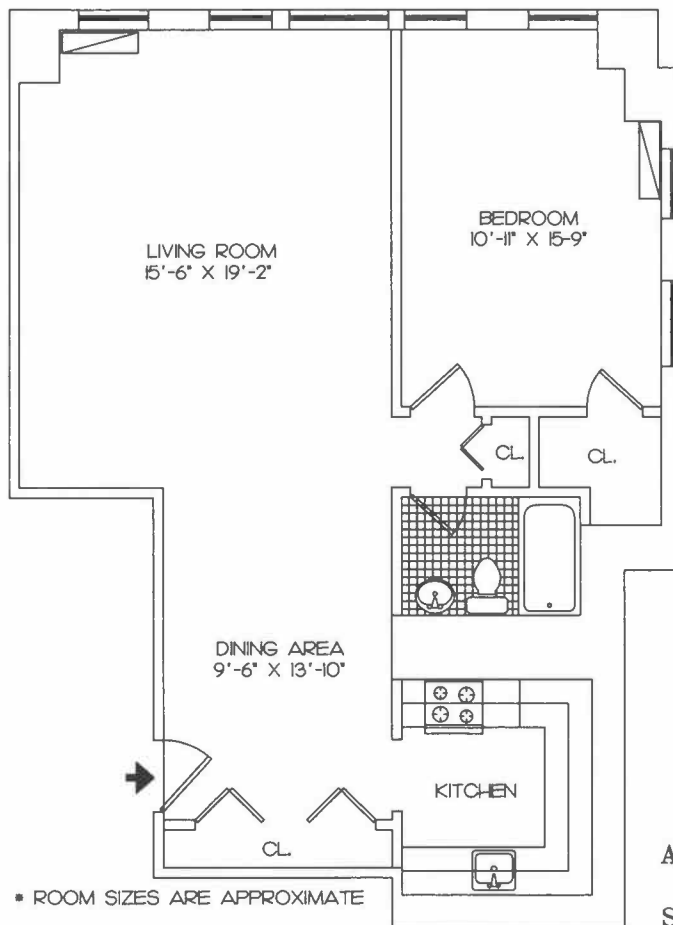

# One Bedroom Apartment

Apt. # 3411

Sq. Ft. 774

Three Canterbury Green Stamford, Connecticut 06901