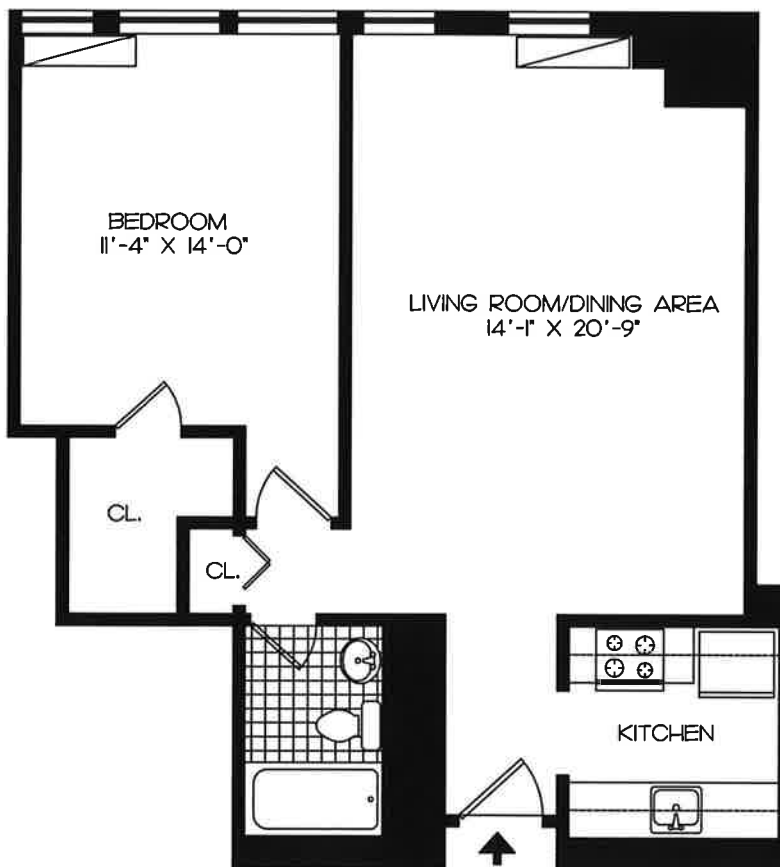

One Bedroom Apartment

* ROOM SIZES ARE APPROXIMATE

Apt. # 3407
Sq. Ft. 645

Three Canterbury Green Stamford, Connecticut 06901