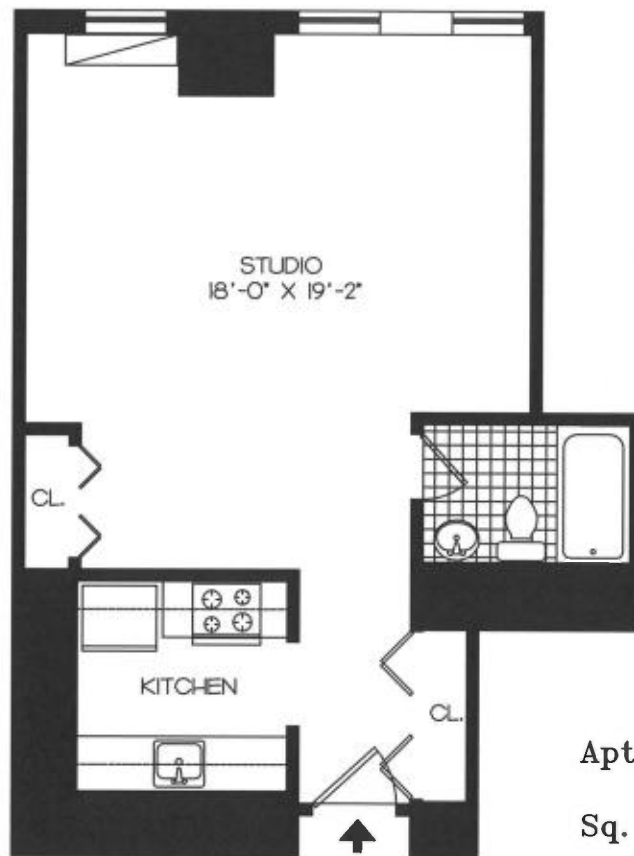

Studio Apartment

Apt. # 3405
Sq. Ft. 463

* ROOM SIZE IS APPROXIMATE