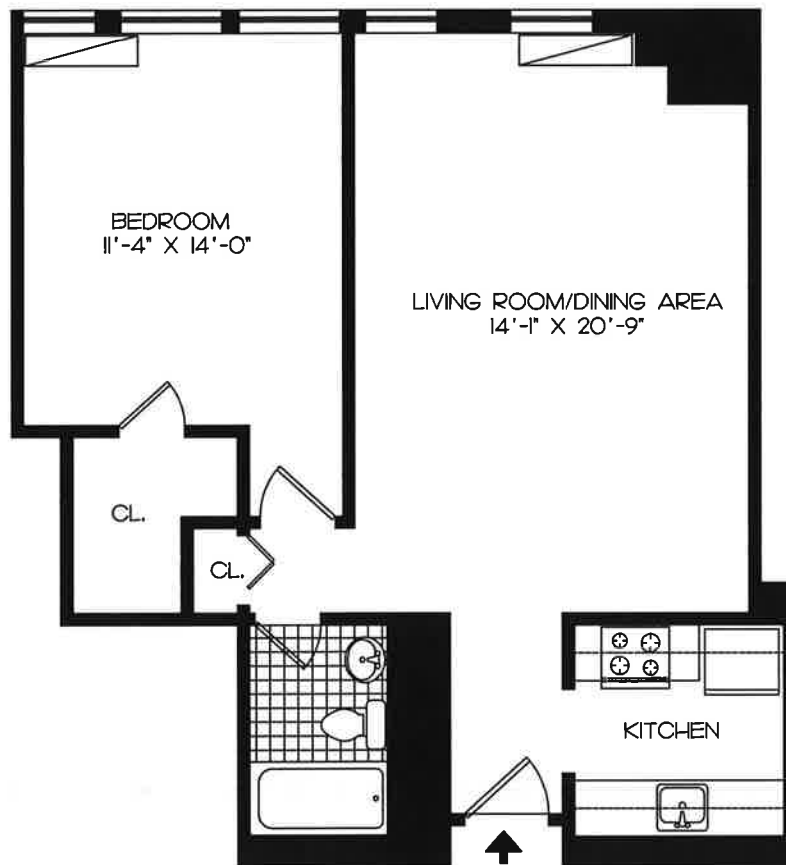

One Bedroom Apartment

* ROOM SIZES ARE APPROXIMATE

Apt. # 3307
Sq. Ft. 645