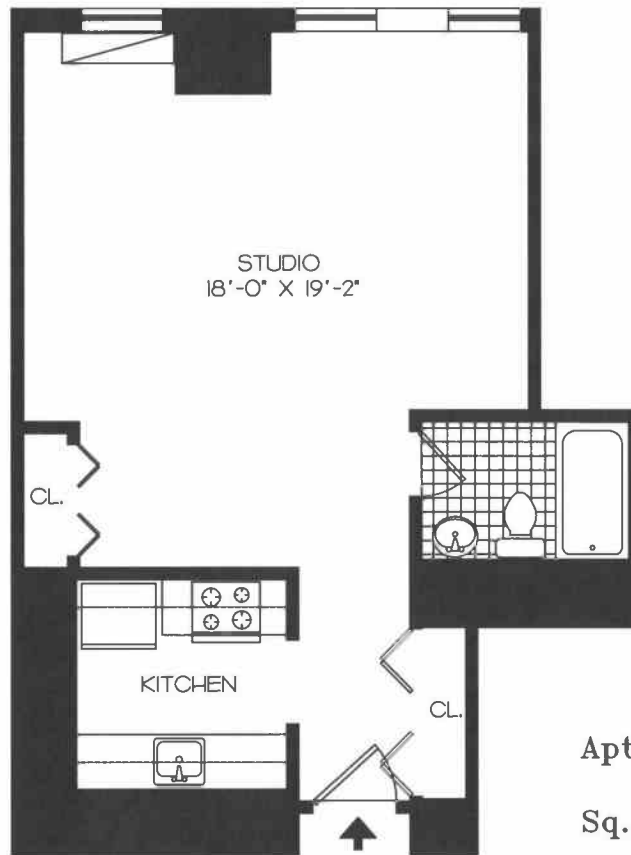

# Studio Apartment

---

---

Apt. # 3305

Sq. Ft. 463

\* ROOM SIZE IS APPROXIMATE