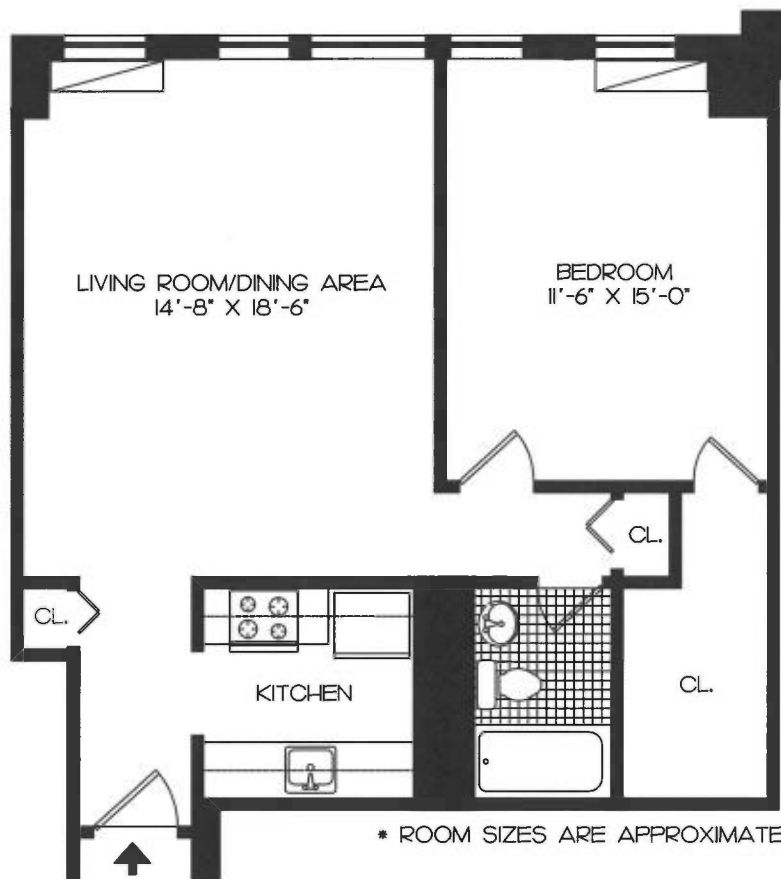

One Bedroom Apartment

Apt. # 3302

Sq. Ft. 672

Canterbury
Green

Three Canterbury Green Stamford, Connecticut 06901 203-325-0484