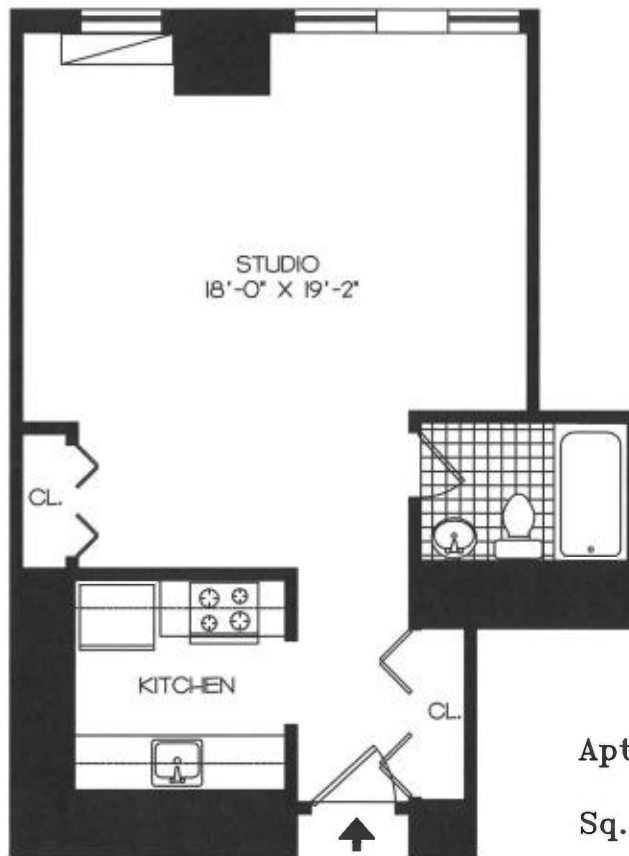

Studio Apartment

Apt. # 3205
Sq. Ft. 463

* ROOM SIZE IS APPROXIMATE