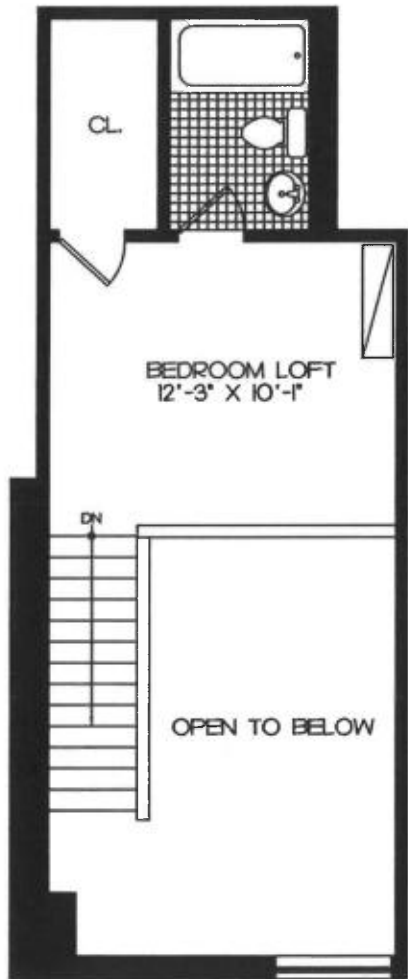

One Bedroom Loft

* ROOM SIZES ARE APPROXIMATE

Apt. # 2607

Sq. Ft. 528