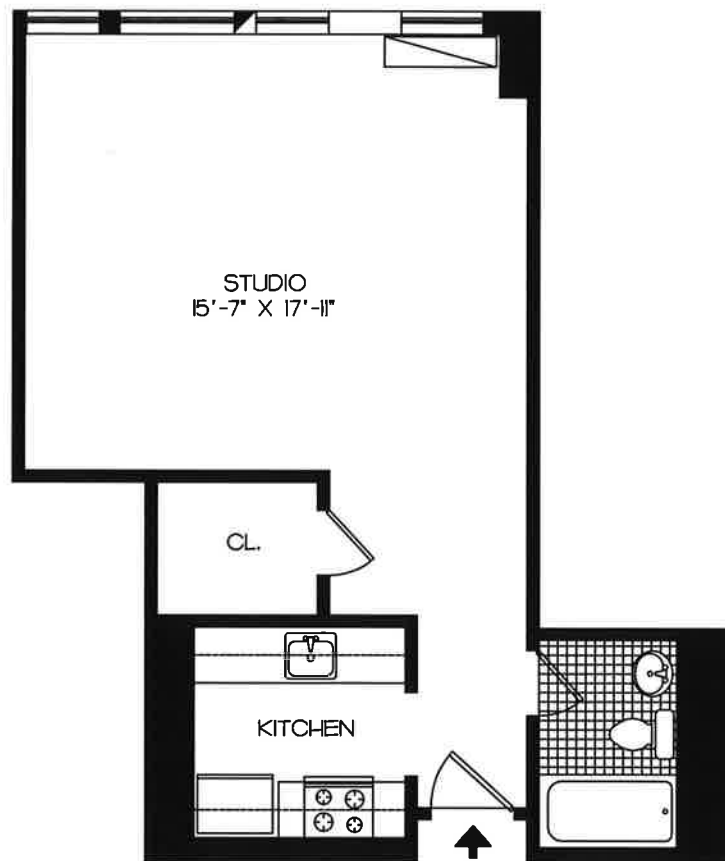

Studio Apartment

* ROOM SIZE IS APPROXIMATE

Apt. # 2505
Sq. Ft. 474