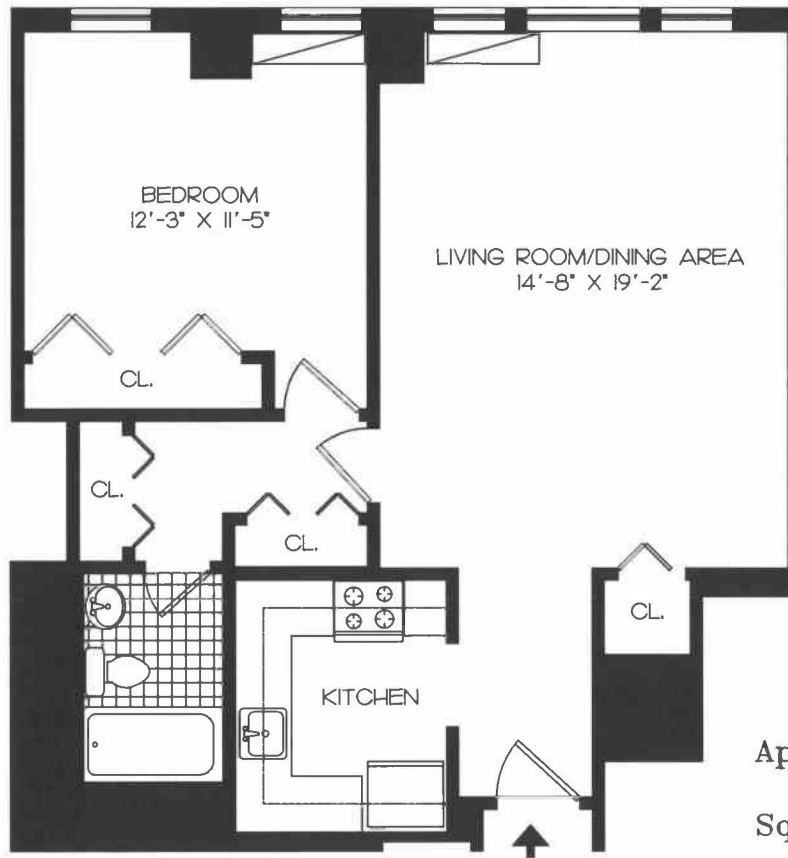

# One Bedroom Apartment

---

---

Apt. # 2504  
Sq. Ft. 678

\* ROOM SIZES ARE APPROXIMATE

Two Canterbury Green Stamford, Connecticut 06901