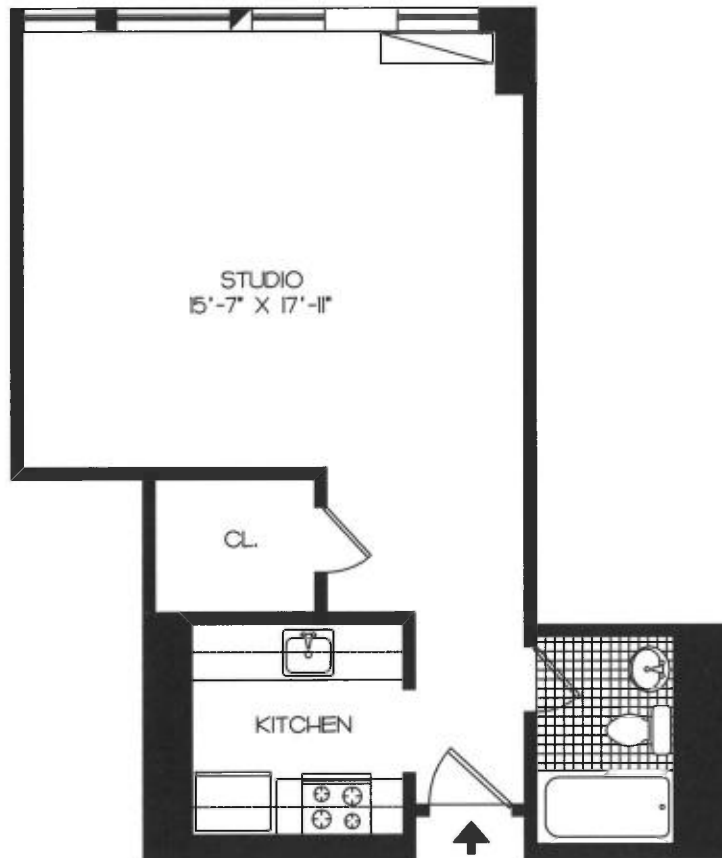

Studio Apartment

* ROOM SIZE IS APPROXIMATE

Apt. # 2405
Sq. Ft. 474