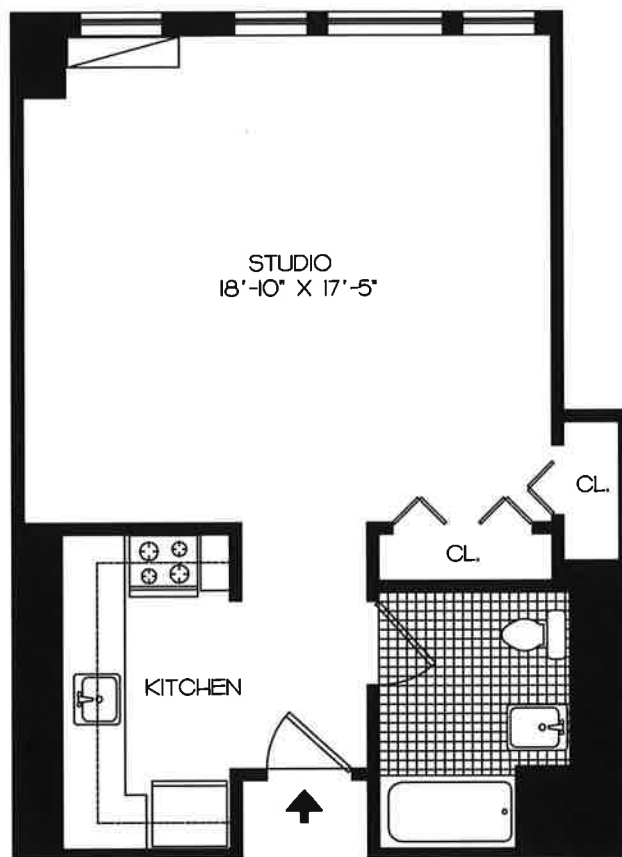

Studio Apartment

* ROOM SIZE IS APPROXIMATE

Apt. # 2207
Sq. Ft. 525