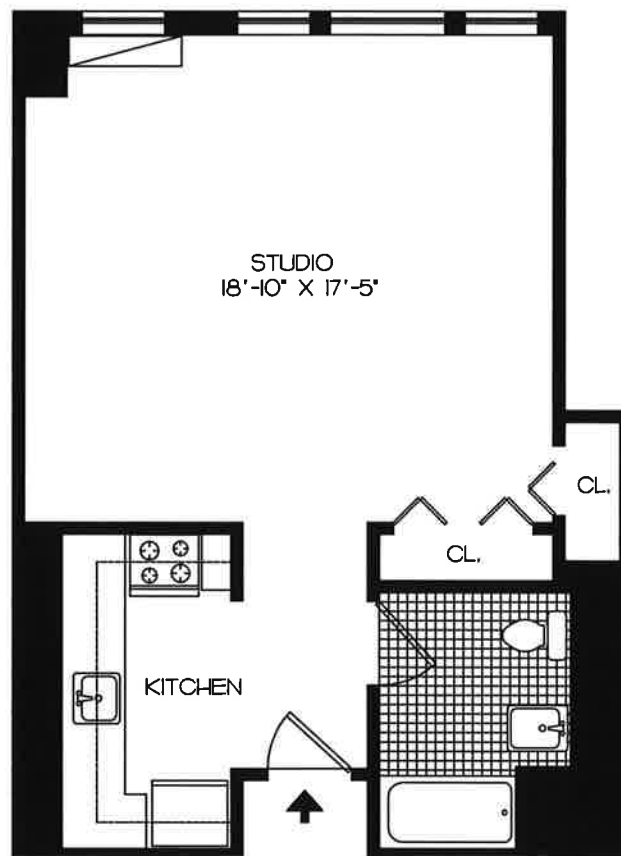

Studio Apartment

* ROOM SIZE IS APPROXIMATE

Apt. # 2207
Sq. Ft. 525