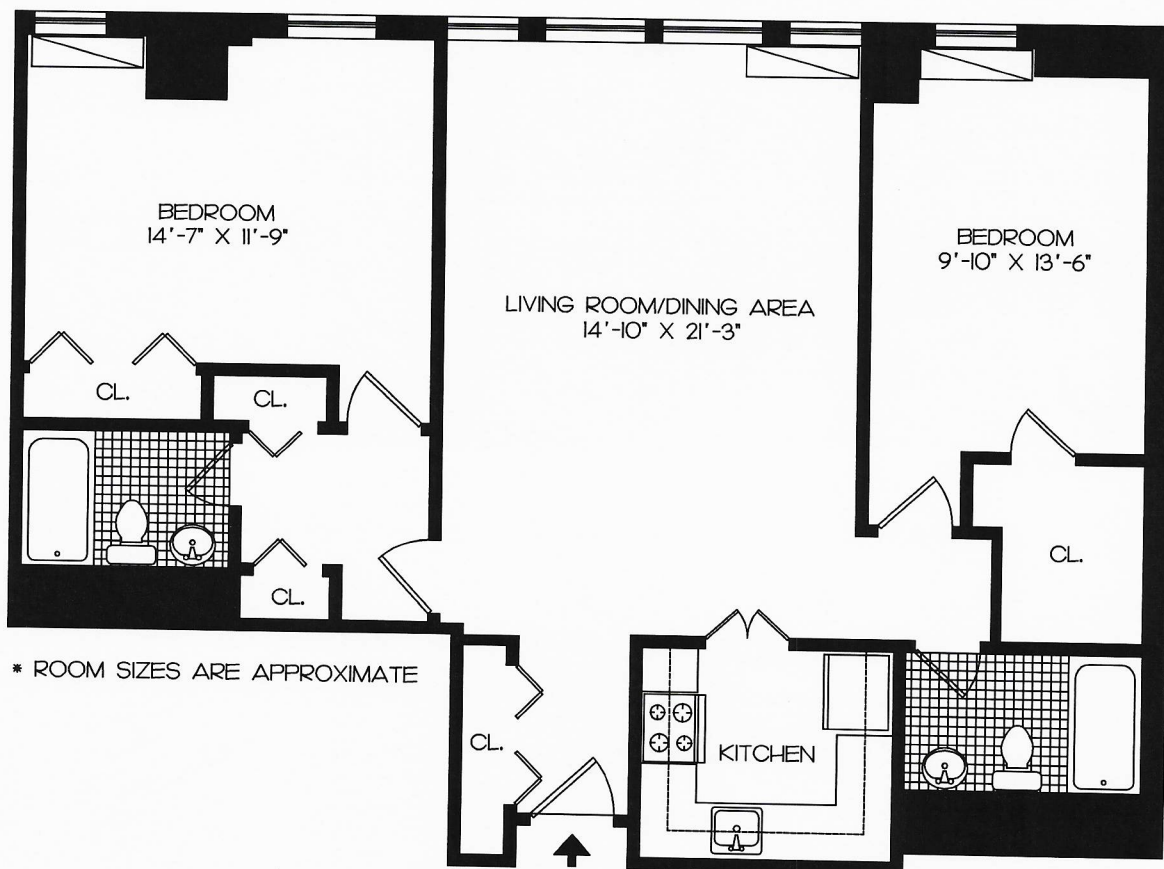

Two Bedroom Apartment

* ROOM SIZES ARE APPROXIMATE

Apt. # 2202

Sq. Ft. 993

Canterbury
Green

Two Canterbury Green Stamford, Connecticut 06901 203-325-0484