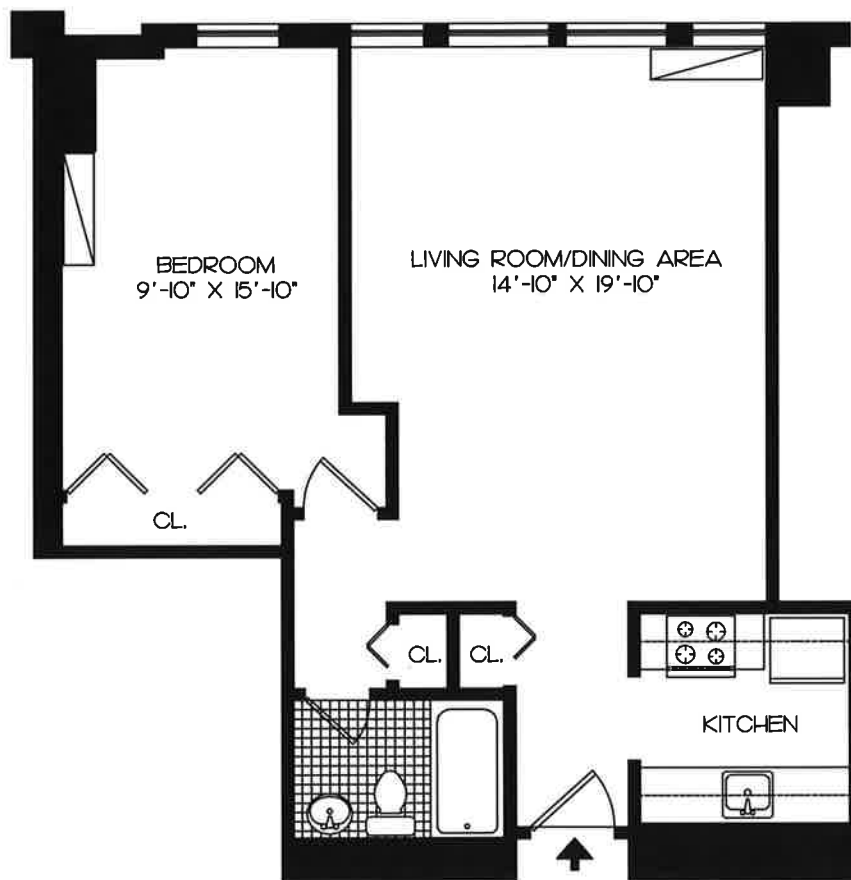

One Bedroom Apartment

* ROOM SIZES ARE APPROXIMATE

Apt. # 2201
Sq. Ft. 635

Canterbury
Green

Two Canterbury Green Stamford, Connecticut 06901 203-325-0484